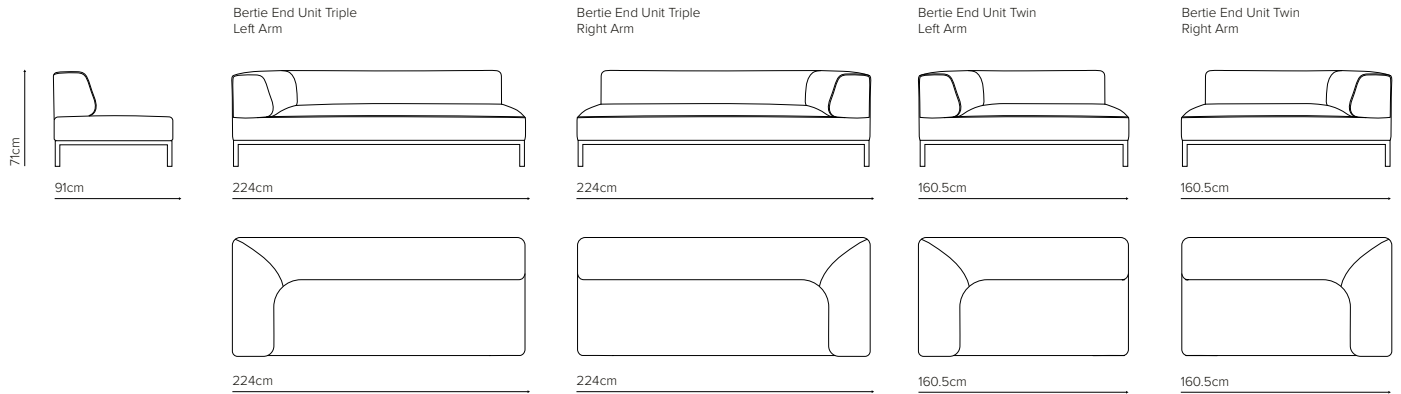

BERTIE MODULAR LOUNGE MODULAR