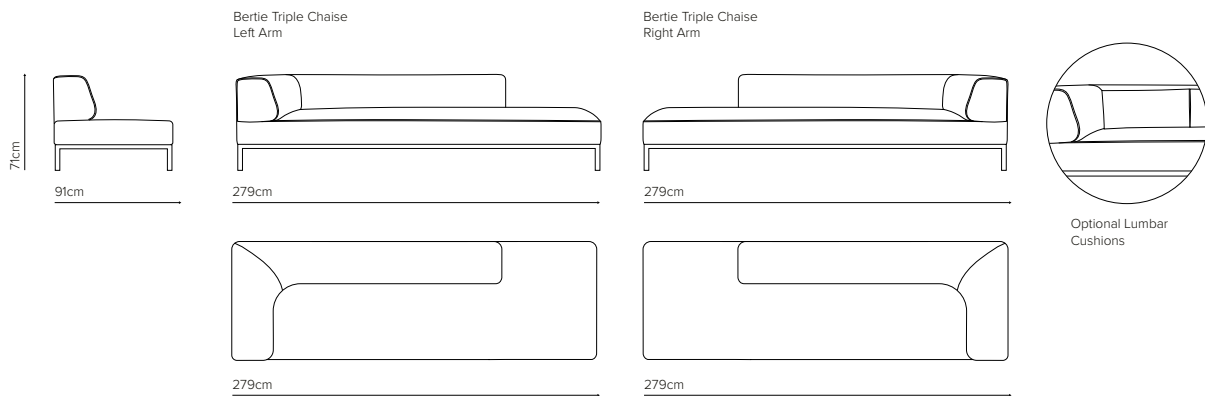

BERTIE MODULAR LOUNGE MODULAR