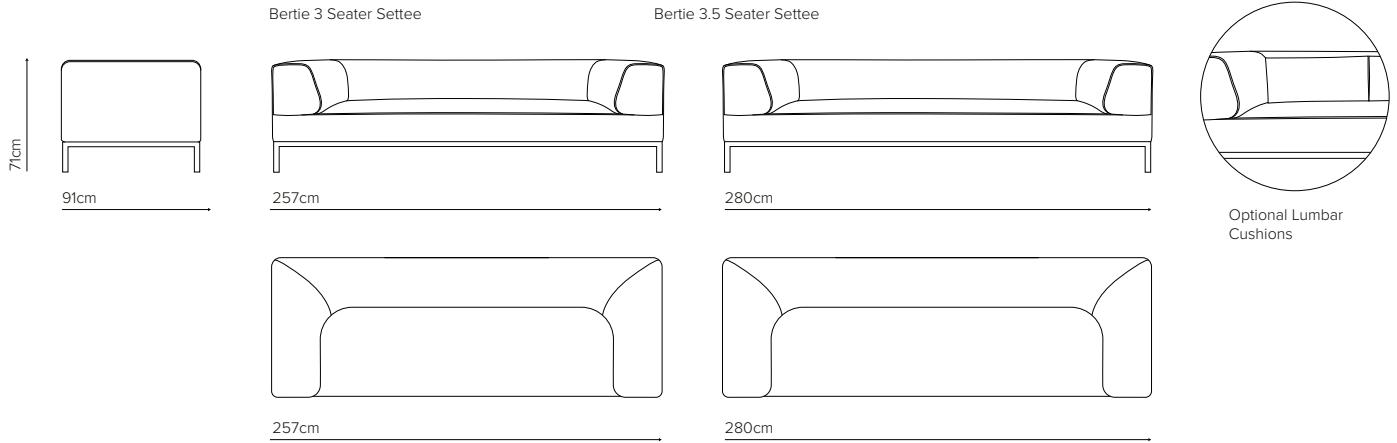

BERTIE MODULAR LOUNGE SETTEES