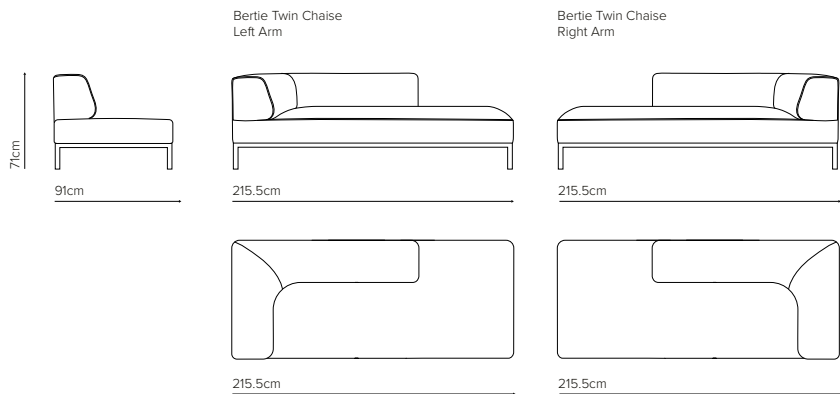

BERTIE MODULAR LOUNGE MODULAR