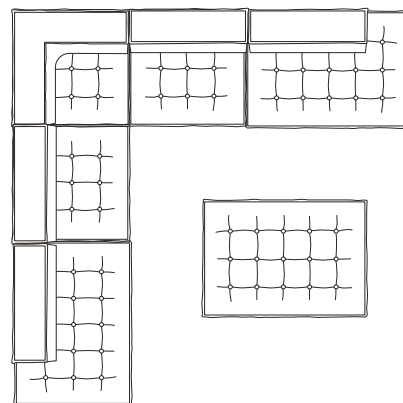

COMBI MODULAR LOUNGE

COMBI MODULAR LOUNGE

Mix sections, match style, build your Combi. With innovative weighted backs and corner sections this unique range redefines the lounge suite with a sophisticated and adaptable approach to modular seating. The Combi suits both indoor, outdoor and commercial uses and while ideal for seating it is easily rearranged for lounging. Tetris players will certainly love it – not only is it reminiscent of the classic computer game, the Combi can provide just as much joy in its configuration possibilities.

DIMENSIONS (CM)	WIDTH	DEPTH	HEIGHT
Combi Base Ottoman A	87.5	87.5	22
Combi Base Twin A	87.5	87.5	44
Combi Base Ottoman B	126	87.5	22
Combi Base Twin B	126	87.5	44
Combi Back Straight A	87.5	30	30
Combi Back End A	87.5	87.5	30

COMBI MODULAR LOUNGE

KOVACS

Combi Base Twin A x 8
 Combi Base Twin B x 2
 Combi Back Straight A x 8
 Combi Back End A x 2

Combi Base Twin A x 3
 Combi Base Ottoman B x 1
 Combi Base Twin B x 2
 Combi Back Straight A x 4
 Combi Back End A x 1