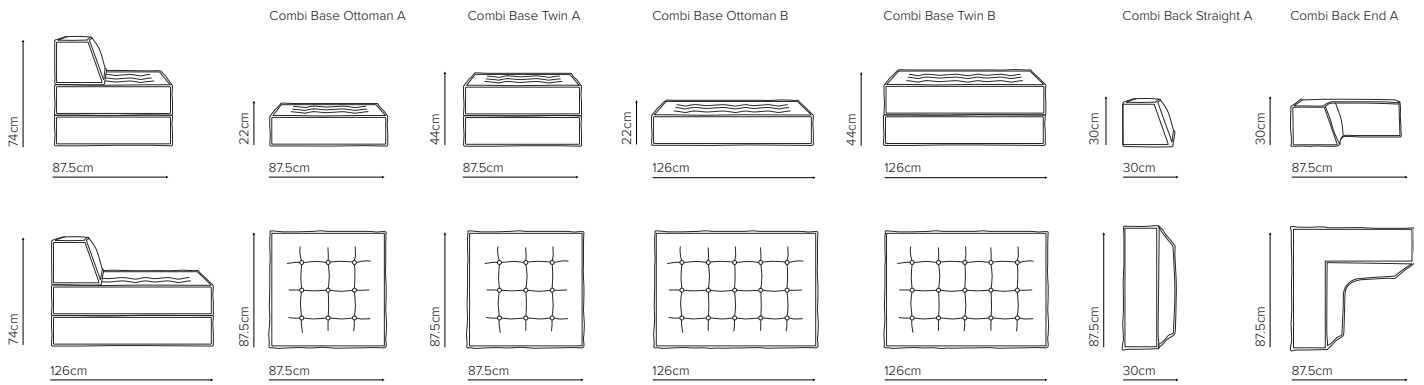

COMBI MODULAR LOUNGE

COMBI MODULAR LOUNGE

Mix sections, match style, build your Combi. With innovative weighted backs and corner sections this unique range redefines the lounge suite with a sophisticated and adaptable approach to modular seating. The Combi suits both indoor, outdoor and commercial uses and while ideal for seating it is easily rearranged for lounging. Tetris players will certainly love it – not only is it reminiscent of the classic computer game, the Combi can provide just as much joy in its configuration possibilities.

DIMENSIONS (CM)	WIDTH	DEPTH	HEIGHT
Combi Base Ottoman A	87.5	87.5	22
Combi Base Twin A	87.5	87.5	44
Combi Base Ottoman B	126	87.5	22
Combi Base Twin B	126	87.5	44
Combi Back Straight A	87.5	30	30
Combi Back End A	87.5	87.5	30

COMBI MODULAR LOUNGE

KOVACS

Combi Base Twin A x 8
 Combi Base Twin B x 2
 Combi Back Straight A x 8
 Combi Back End A x 2

Combi Base Twin A x 3
 Combi Base Ottoman B x 1
 Combi Base Twin B x 2
 Combi Back Straight A x 4
 Combi Back End A x 1