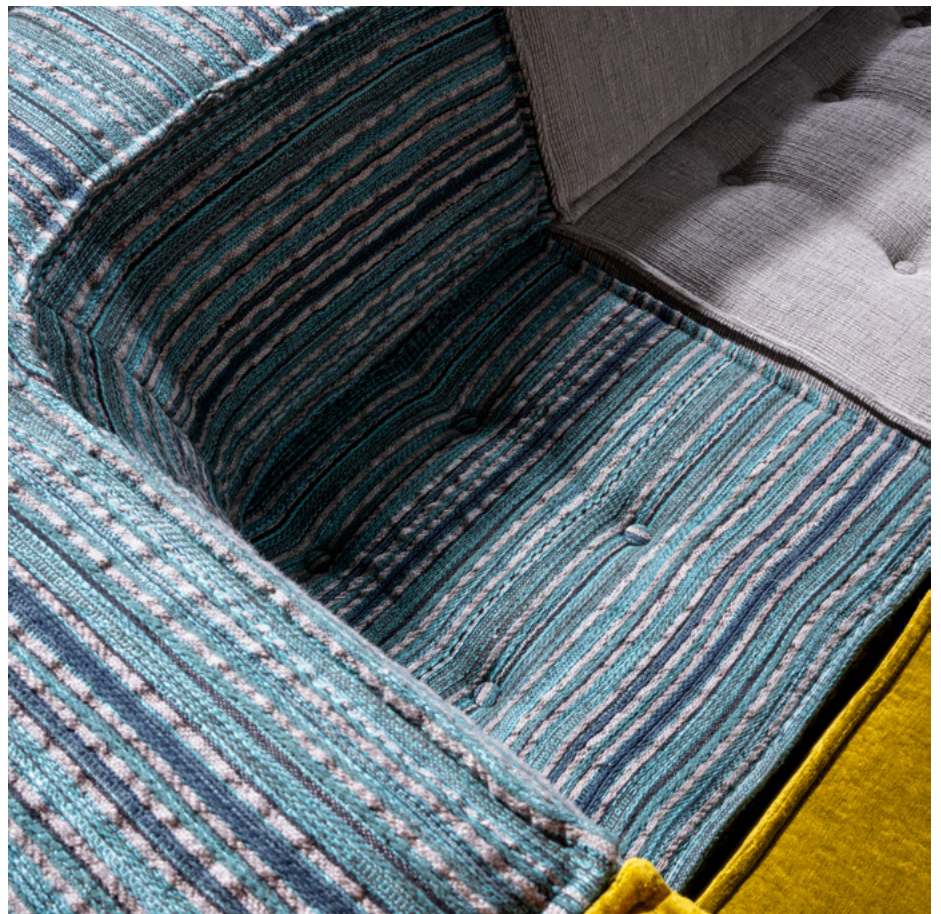

COMBI MODULAR LOUNGE