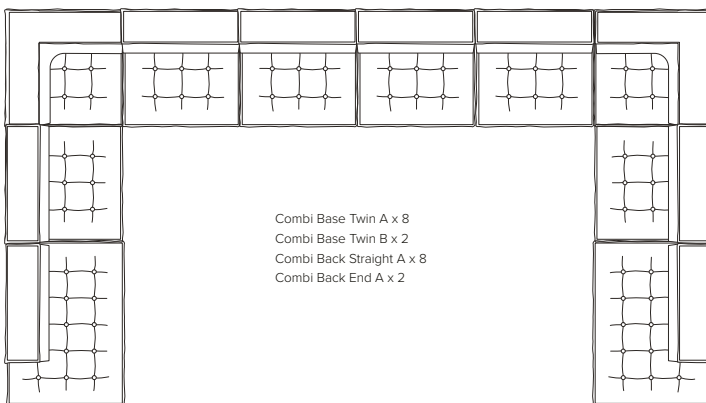

COMBI MODULAR LOUNGE

COMBI MODULAR LOUNGE

Mix sections, match style, build your Combi. With innovative weighted backs and corner sections this unique range redefines the lounge suite with a sophisticated and adaptable approach to modular seating. The Combi suits both indoor, outdoor and commercial uses and while ideal for seating it is easily rearranged for lounging. Tetris players will certainly love it – not only is it reminiscent of the classic computer game, the Combi can provide just as much joy in its configuration possibilities.

DIMENSIONS (CM)	WIDTH	DEPTH	HEIGHT
Combi Base Ottoman A	87.5	87.5	22
Combi Base Twin A	87.5	87.5	44
Combi Base Ottoman B	126	87.5	22
Combi Base Twin B	126	87.5	44
Combi Back Straight A	87.5	30	30
Combi Back End A	87.5	87.5	30

COMBI MODULAR LOUNGE

KOVACS

Combi Base Twin A x 8
 Combi Base Twin B x 2
 Combi Back Straight A x 8
 Combi Back End A x 2

Combi Base Twin A x 3
 Combi Base Ottoman B x 1
 Combi Base Twin B x 2
 Combi Back Straight A x 4
 Combi Back End A x 1