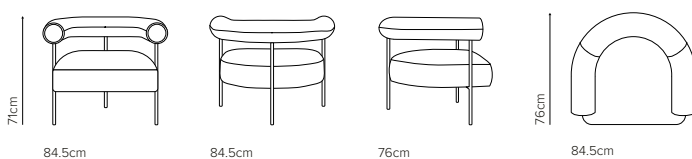

MUSE CHAIR

Designed and crafted in accordance with our ideology of 'quality bound together with comfort and timeless style' the Muse chair hits the spot. A unique look, generous proportions and the promise of comfort. The powder-coated tubular steel frame provides a solid foundation and sleek appeal. The spherical shape of the back encompasses the upper body, while the spacious seat rounds out the experience.

The Muse is an adaptable piece, integrating well and adding that special finishing touch to any surrounding.

DIMENSIONS (CM)

	WIDTH	DEPTH	HEIGHT
Chair	84.5	76	71
Seat height			46
Seat depth			61