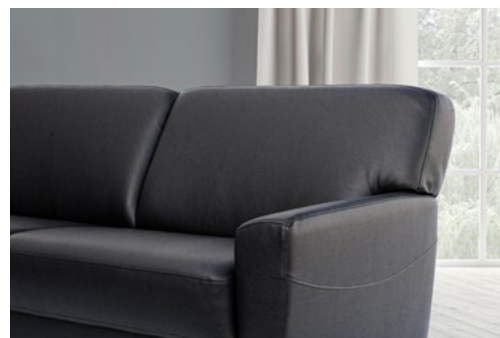

KOVACS

DESIGN FURNITURE

CLUB LOUNGE

Specifically designed for apartment living, the medium height Club provides generous seat depth and width without overpowering any space. Available as a chair and settee in multiple widths, the Club can be covered in either fabric or leather. When upholstered in leather the standard saddle trim stitching uses a matching colour to add strength and character. However a contrast stitching colour can be requested to create a look all your own. Club has fixed seats

DIMENSIONS (CM)	WIDTH	DEPTH	HEIGHT
Chair	92	88	83
2 Seater	146	88	83
2.5 Seater	187	88	83
3 Seater	206	88	83
Seat height			48