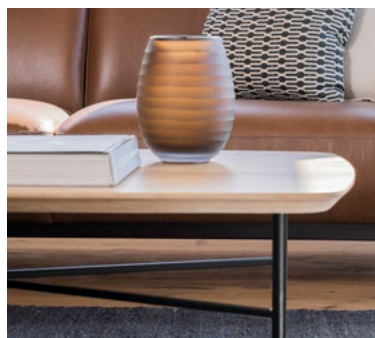

KOVACS

DESIGN FURNITURE

GEO TABLES

With a slender profile and subtle strength the Geo collection offers equal parts everyday usability, year-round adaptability, and enduring sophistication. These NZ-made tables are available in a selection of shapes, heights and materials. Crafted from wood, steel and stone, and with plenty of options for the table surface, opportunity abounds to seek out the ideal style for any setting.

United in form by a hollow steel base and an elegant cross-brace support, the collection is designed and built to be both light and strong. Use of layers of laminated plywood beneath the surface add strength and style. The slim look is achieved through a 45° recessed edge, making the view from above unique and memorable.

DIMENSIONS (CM)	WIDTH	DEPTH	HEIGHT
Coffee Table Oblong	75	130	38.5
Coffee Table Square	97	97	38
Small Side Table Square	44	44	49.5
Medium Side Table Square	59	59	49.5
Coffee Table Circular	97	97	38.5
Side Table Circular	47	47	49.5