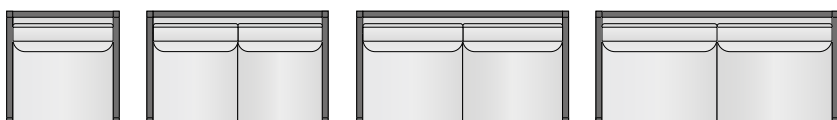

DIMENSIONS (CM)

| | WIDTH | DEPTH | HEIGHT |
|-----------------------------------|-------|-------|--------|
| Chair | 93 | 93 | 82 |
| 2.5 Seater | 150 | 93 | 82 |
| 3 Seater | 175 | 93 | 82 |
| 3.5 Seater | 200 | 93 | 82 |
| 4 Seater (pair of XL Single Ends) | 230 | 93 | 82 |
| Single End (LH/RH arm) | 87 | 93 | 82 |
| XL Single End (LH/RH arm) | 115 | 93 | 82 |
| Twin End (LH/RH arm) | 170 | 93 | 82 |
| Corner Unit | 93 | 93 | 82 |
| Ottoman | 93 | 93 | 47 |
| Seat | | 60 | 47 |

KOVACS

DESIGN FURNITURE

OREGON MODULAR LOUNGE

Chair 2.5 Seater Settee 3 Seater Settee 3.5 Seater Settee

4 Seater Settee (pair of XL Single Ends) Single End / left arm Single End / right arm XL Single End / left arm XL Single End / right arm