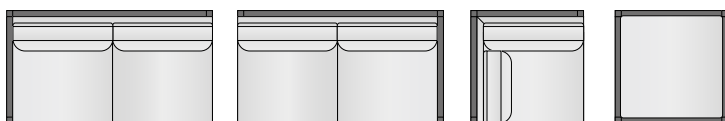

DIMENSIONS (CM)

| | WIDTH | DEPTH | HEIGHT |
|-----------------------------------|-------|-------|--------|
| Chair | 93 | 93 | 82 |
| 2.5 Seater | 150 | 93 | 82 |
| 3 Seater | 175 | 93 | 82 |
| 3.5 Seater | 200 | 93 | 82 |
| 4 Seater (pair of XL Single Ends) | 230 | 93 | 82 |
| Single End (LH/RH arm) | 87 | 93 | 82 |
| XL Single End (LH/RH arm) | 115 | 93 | 82 |
| Twin End (LH/RH arm) | 170 | 93 | 82 |
| Corner Unit | 93 | 93 | 82 |
| Ottoman | 93 | 93 | 47 |
| Seat | | 60 | 47 |

KOVACS

DESIGN FURNITURE

OREGON MODULAR LOUNGE

Chair 2.5 Seater Settee 3 Seater Settee 3.5 Seater Settee

4 Seater Settee (pair of XL Single Ends) Single End / left arm Single End / right arm XL Single End / left arm XL Single End / right arm

Twin End / left arm Twin End / right arm Corner Unit Ottoman