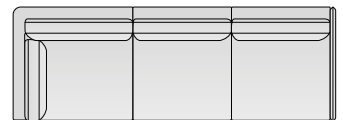

DIMENSIONS (CM)

Chair	92	95	87/105*
2.5 Seater	177	95	87/105*
3 Seater	200	95	87/105*
3.5 Seater	230	95	87/105*
Single Straight Standard	63	95	87/105*
Single Straight Large	86	95	87/105*
Twin Straight Standard	143	95	87/105*
Twin Straight Large	165	95	87/105*
Twin End Standard (LH/RH arm)	148	95	87/105*
Twin End Large (LH/RH arm)	171	95	87/105*
Twin End with Corner Standard (LH/RH arm)	236	95	87/105*
Twin End with Corner Large (LH/RH arm)	259	95	87/105*
Seat height			46

LENNOX MODULAR LOUNGE

Chair

2.5 Seater Settee

3 Seater Settee

3.5 Seater Settee

Single Straight Standard

Single Straight Large

Twin Straight Standard

Twin Straight Large

Twin End Unit Standard / left arm

Twin End Unit Large / left arm

Twin End Unit Standard / right arm

Twin End Unit Large / right arm

Twin End Unit with Corner Standard / left arm

Twin End Unit with Corner Large / left arm

Twin End Unit with Corner Standard / right arm

Twin End Unit with Corner Large / right arm