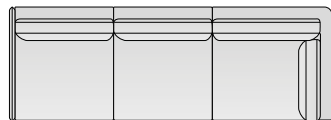

DIMENSIONS (CM)

Chair	92	95	87/105*
2.5 Seater	177	95	87/105*
3 Seater	200	95	87/105*
3.5 Seater	230	95	87/105*
Single Straight Standard	63	95	87/105*
Single Straight Large	86	95	87/105*
Twin Straight Standard	143	95	87/105*
Twin Straight Large	165	95	87/105*
Twin End Standard (LH/RH arm)	148	95	87/105*
Twin End Large (LH/RH arm)	171	95	87/105*
Twin End with Corner Standard (LH/RH arm)	236	95	87/105*
Twin End with Corner Large (LH/RH arm)	259	95	87/105*
Seat height			46

LENNOX MODULAR LOUNGE

Chair

2.5 Seater Settee

3 Seater Settee

3.5 Seater Settee

Single Straight Standard

Single Straight Large

Twin Straight Standard

Twin Straight Large

Twin End Unit Standard / left arm

Twin End Unit Large / left arm

Twin End Unit Standard / right arm

Twin End Unit Large / right arm

Twin End Unit with Corner Standard / left arm

Twin End Unit with Corner Large / left arm

Twin End Unit with Corner Standard / right arm

Twin End Unit with Corner Large / right arm