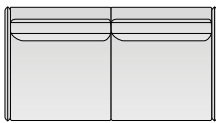

2.5 Seater Settee