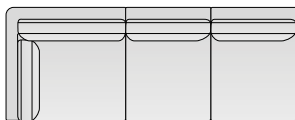

LENNOX MODULAR LOUNGE

Chair

2.5 Seater Settee

3 Seater Settee

3.5 Seater Settee

Single Straight Standard

Single Straight Large

Twin Straight Standard

Twin Straight Large

Twin End Unit Standard / left arm

Twin End Unit Large / left arm

Twin End Unit Standard / right arm

Twin End Unit Large / right arm

Twin End Unit with Corner Standard / left arm

Twin End Unit with Corner Large / left arm

Twin End Unit with Corner Standard / right arm

Twin End Unit with Corner Large / right arm