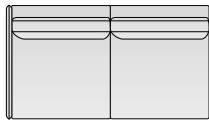

DIMENSIONS (CM)

Chair	92	95	87/105*
2.5 Seater	177	95	87/105*
3 Seater	200	95	87/105*
3.5 Seater	230	95	87/105*
Single Straight Standard	63	95	87/105*
Single Straight Large	86	95	87/105*
Twin Straight Standard	143	95	87/105*
Twin Straight Large	165	95	87/105*
Twin End Standard (LH/RH arm)	148	95	87/105*
Twin End Large (LH/RH arm)	171	95	87/105*
Twin End with Corner Standard (LH/RH arm)	236	95	87/105*
Twin End with Corner Large (LH/RH arm)	259	95	87/105*
Seat height			46

WIDTH	DEPTH	HEIGHT
92	95	87/105*
177	95	87/105*
200	95	87/105*
230	95	87/105*
63	95	87/105*
86	95	87/105*
143	95	87/105*
165	95	87/105*
148	95	87/105*
171	95	87/105*
236	95	87/105*
259	95	87/105*
		46
		headrest up*

LENNOX MODULAR LOUNGE

Chair

2.5 Seater Settee

3 Seater Settee

3.5 Seater Settee

Single Straight Standard

Single Straight Large

Twin Straight Standard

Twin Straight Large

Twin End Unit Standard / left arm

Twin End Unit Large / left arm

Twin End Unit Standard / right arm

Twin End Unit Large / right arm

Twin End Unit with Corner Standard / left arm

Twin End Unit with Corner Large / left arm