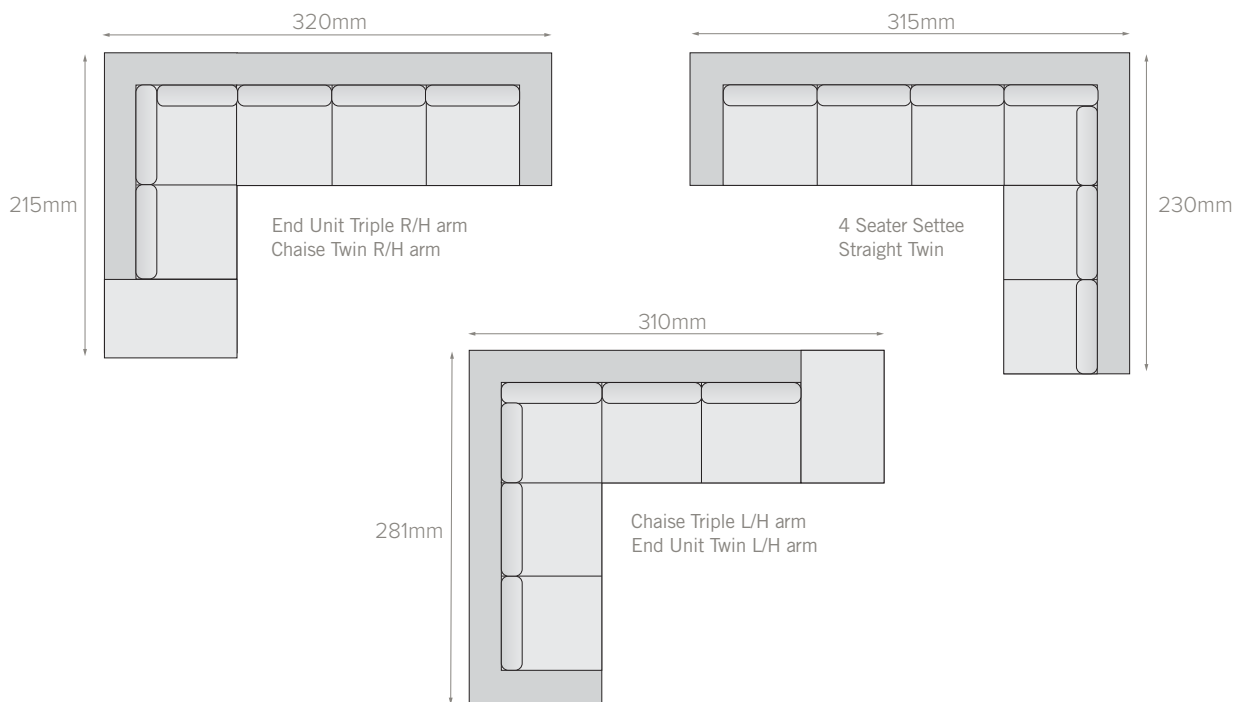

The solid wood legs are polished to a satin finish and are available in six standard colours.

Natural

Birch

Honey

Hickory

Chocolate

Wenge

DIMENSIONS (CM)	W	D	H
2 Seater	182	95	80
3 Seater	248	95	80
4 Seater	315	95	80
Chaise Triple (L/H or R/H arm)	281	95	80
Chaise Twin (L/H or R/H arm)	215	95	80
End Unit Triple (L/H or R/H arm)	225	95	80
End Unit Twin (L/H or R/H arm)	159	95	80
Straight Triple (no arms)	202	95	80
Straight Twin (no arms)	135	95	80
Ottoman	68	95	42.5
Seat height			42.5

End Unit Triple /  
left arm

Chaise Unit Twin /  
left arm

End Unit Twin /  
right arm

End Unit Triple /  
right arm

Chaise Unit Twin /  
right arm

Chaise Unit Triple /  
left arm

Chaise Unit Triple /  
right arm

End and Chaise Units can be specified with left hand or right hand arm. (Left or right is determined by looking at unit, not sitting on it.)