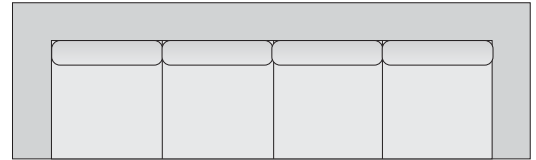

The solid wood legs are polished to a satin finish and are available in six standard colours.

Natural

Birch

Honey

Hickory

Chocolate

Wenge

DIMENSIONS (CM)	W	D	H
2 Seater	182	95	80
3 Seater	248	95	80
4 Seater	315	95	80
Chaise Triple (L/H or R/H arm)	281	95	80
Chaise Twin (L/H or R/H arm)	215	95	80
End Unit Triple (L/H or R/H arm)	225	95	80
End Unit Twin (L/H or R/H arm)	159	95	80
Straight Triple (no arms)	202	95	80
Straight Twin (no arms)	135	95	80
Ottoman	68	95	42.5
Seat height			42.5

Now available with tailor made removable covers.

2 Seater Settee

3 Seater Settee

4 Seater Settee

Straight Unit  
Twin

Straight Unit  
Triple

Ottoman

End Unit Twin /  
left arm

End Unit Triple /  
left arm

Chaise Unit Twin /  
left arm

End Unit Twin /  
right arm

End Unit Triple /  
right arm

Chaise Unit Twin /  
right arm

Chaise Unit Triple /  
left arm

Chaise Unit Triple /  
right arm