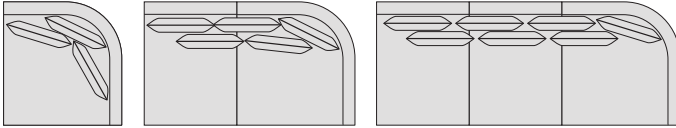

The individual pieces in the Columbia modular range are held firmly together with Croc-Lock joining mechanisms, a useful feature for transportation and rearranging the lounge.

A slim, contoured arm ensures the Columbia sits well in both contemporary and traditional settings: its flowing lines look good from all angles making a welcome departure from boxy lounge suites. The low lines and generous proportions of the Columbia offer a cocoon of comfort and support.

End Unit - Single

End Unit - Double

End Unit - Triple

Corner Unit

DIMENSIONS (CM)

	W	D	H
3 Seater	210	99	82
2.5 Seater	172	99	82
End Unit - Single	86	99	82
End Unit - Double	156	99	82
End Unit - Triple	226	99	82
Corner Unit	118	107	82
Seat height			46