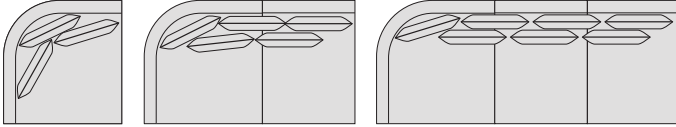

LEFT ARM

RIGHT ARM

End Unit - Single

End Unit - Double

End Unit - Triple

Corner Unit

DIMENSIONS (CM)

	W	D	H
3 Seater	210	99	82
2.5 Seater	172	99	82
End Unit - Single	86	99	82
End Unit - Double	156	99	82
End Unit - Triple	226	99	82
Corner Unit	118	107	82
Seat height			46

3 Seater Settee - supplied in two pieces

2.5 Seater Settee - supplied in two pieces