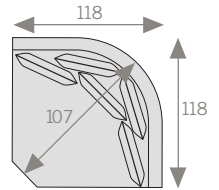

End Unit - Single

End Unit - Double

End Unit - Triple

Corner Unit

DIMENSIONS (CM)

	W	D	H
3 Seater	210	99	82
2.5 Seater	172	99	82
End Unit - Single	86	99	82
End Unit - Double	156	99	82
End Unit - Triple	226	99	82
Corner Unit	118	107	82
Seat height			46