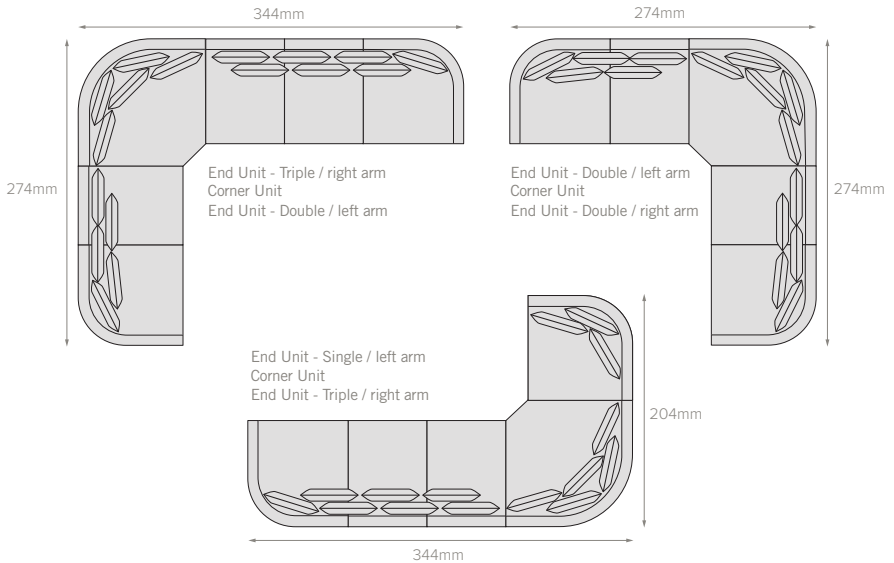

End Unit - Single

End Unit - Double

End Unit - Triple

Corner Unit

DIMENSIONS (CM)

	W	D	H
3 Seater	210	99	82
2.5 Seater	172	99	82
End Unit - Single	86	99	82
End Unit - Double	156	99	82
End Unit - Triple	226	99	82
Corner Unit	118	107	82
Seat height			46

3 Seater Settee - supplied in two pieces

2.5 Seater Settee - supplied in two pieces

KOVACS

DESIGN FURNITURE

1000 FERRY ROAD, PO BOX 19-548, CHRISTCHURCH, NEW ZEALAND.
 PHONE: 03 384 2999, FAX: 03 384 2997, EMAIL: INFO@KOVACS.CO.NZ, WEBSITE: WWW.KOVACS.CO.NZ