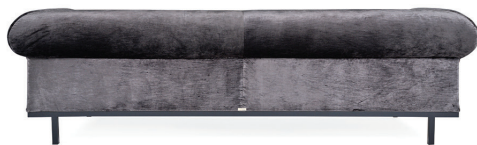

KOVACS
DESIGN FURNITURE

1000 FERRY ROAD, PO BOX 19-548, CHRISTCHURCH, NEW ZEALAND.
PHONE: 03 384 2999, FAX: 03 384 2997, EMAIL: INFO@KOVACS.CO.NZ, WEBSITE: WWW.KOVACS.CO.NZ

The company reserves the right to change specifications without prior notice.