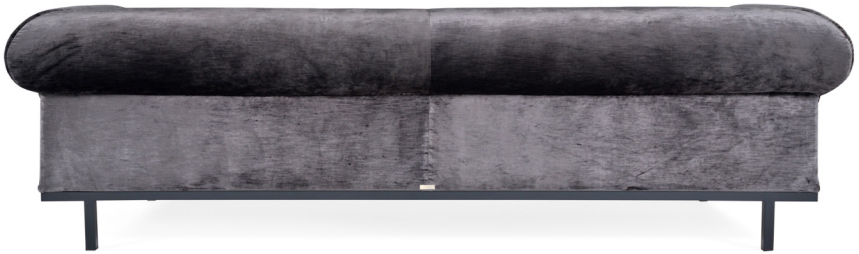

henley

LOUNGE

KOVACS

DESIGN FURNITURE

henley

LOUNGE

All KOVACS products are constructed from the highest quality New Zealand timbers, the best available componentry, superior cushioning materials and premium quality leathers and fabrics. When you choose KOVACS you are investing in lasting good looks, comfort and durability, brought together with world-class design.

The design of the Henley delivers from-the-past glamour and in-the-now sophistication. This is a transitional piece, designed to sit equally well in a century-old wooden-floored bungalow as a sleek, ultra-modern setting.

The English rolled-arm style, wide and accentuated with a slight outward roll, creates the spacious feeling the style is known for.

The thick seat cushions are contoured for maximum comfort. Additional elements place the design firmly in the present day. Available in steel or timber, the balanced proportions of the base provide an efficient solidity and easy compatibility with other modern pieces.