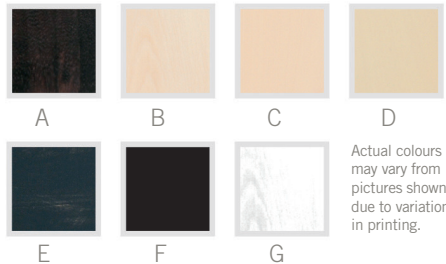

DIMENSIONS (CM) W D H

COMMODES

Art 0252 2 Drawer Side	50	30	60.5
Art 0253 2 Drawer	103	44	86
Art 0251 3 Drawer	103	44	86

Actual colours may vary from pictures shown due to variations in printing.

KOVACS

DESIGN FURNITURE

1000 FERRY ROAD, PO BOX 19-548, CHRISTCHURCH, NEW ZEALAND.

PHONE: 03 384 2999, FAX: 03 384 2997, EMAIL: INFO@KOVACS.CO.NZ, WEBSITE: WWW.KOVACS.CO.NZ

The company reserves the right to change specifications without prior notice.